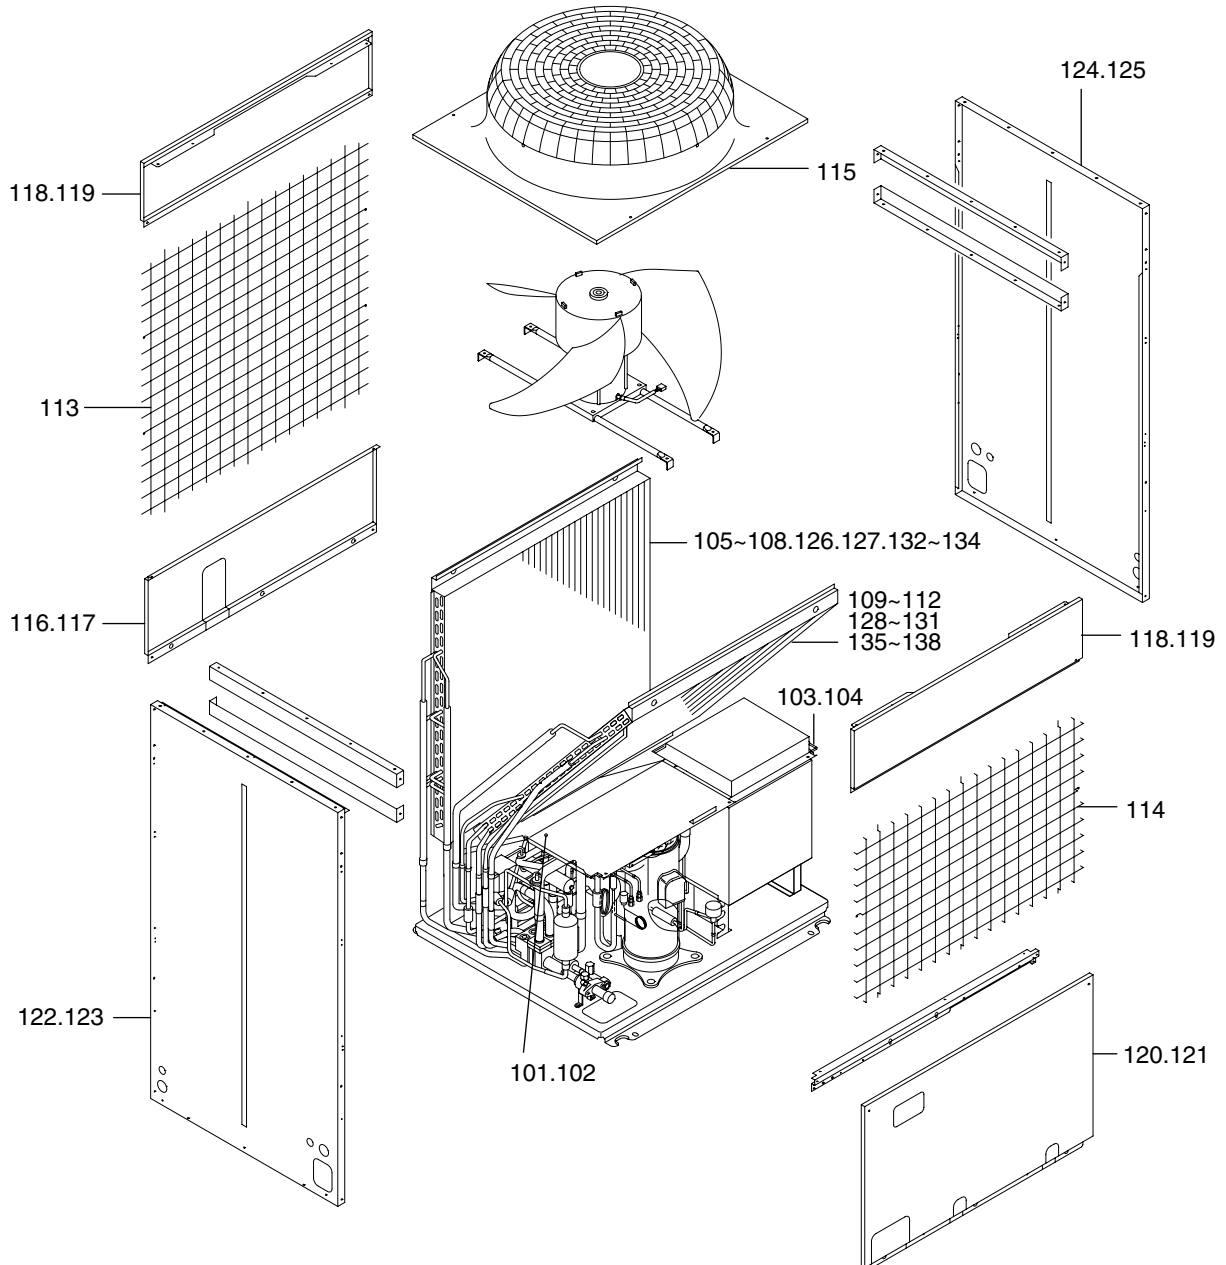

SERVICE PARTS LIST FOR MITSUBISHI ELECTRIC PACKAGED AIR-CONDITIONERS

Series : PURY-(P)·YMF-C(-BS,-BF)

REVISED

Feb. 2006

BWE0320A

INDEX
PURY-(P)200YMF-C
PURY-(P)250YMF-C
PURY-(P)200YMF-C-BS
PURY-(P)250YMF-C-BS
PURY-(P)200YMF-C-BF
PURY-(P)250YMF-C-BF

PURY-(P)200YMF-C(-BS,-BF)
PURY-(P)250YMF-C(-BS,-BF)

EXTERNAL PARTS

PURY-200YMF-C(-BS,-BF)
PURY-250YMF-C(-BS,-BF)

FUNCTIONAL PARTS

PURY-P200YMF-C(-BS,-BF)
PURY-P250YMF-C(-BS,-BF)

FUNCTIONAL PARTS

PURY-(P)200YMF-C(-BS,-BF)
 PURY-(P)250YMF-C(-BS,-BF)

CONTROL BOX PARTS

PURY-(P)200YMF-C(-BS,-BF)
 PURY-(P)250YMF-C(-BS,-BF)

BLOWER PARTS

No.	Part No.	RoHS Compliant : G		Spec.	-(P)200YMF-C	-(P)250YMF-C	-(P)200YMF-C-BS	-(P)250YMF-C-BS	Dwg. No.	Price	Revision History
		Part Name									
501	R61 A42 140	Fan stand			2	2			W856127G05		
502	R61 A43 140	Fan stand					2	2	W856127G06		
503	R61 A69 086	Cap			1	1	1	1	P221056X01		
504	R63 A42 122	G	Nut 16		1	1	1	1	P541016X01		A
505	R61 E66 115	Propeller fan		750D	1	1	1	1	W872619G01		
506	R61 Y33 221	Motor		YD380VB<MF>	1	1	1	1	P714762X01		
507	R63 E90 087	G	Screw	6X14	4	4	4	4	P521020X01		A