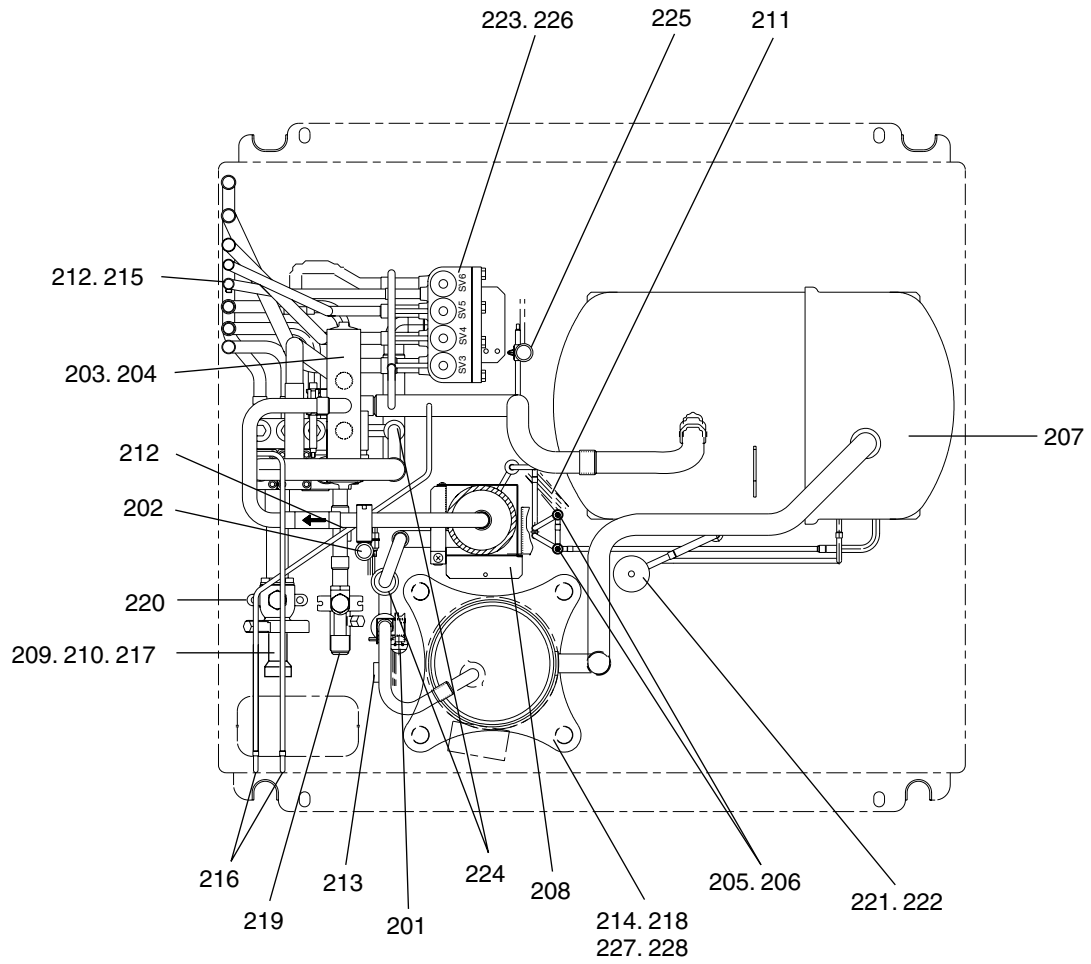

SERVICE PARTS LIST FOR MITSUBISHI ELECTRIC PACKAGED AIR-CONDITIONERS

Series : PURY-(P)·YMF-C(-BS,-BF)

REVISED

Feb. 2006

BWE0320A

INDEX
PURY-(P)200YMF-C
PURY-(P)250YMF-C
PURY-(P)200YMF-C-BS
PURY-(P)250YMF-C-BS
PURY-(P)200YMF-C-BF
PURY-(P)250YMF-C-BF

PURY-(P)200YMF-C(-BS,-BF)
PURY-(P)250YMF-C(-BS,-BF)

EXTERNAL PARTS

PURY-200YMF-C(-BS,-BF)
PURY-250YMF-C(-BS,-BF)

FUNCTIONAL PARTS

PURY-P200YMF-C(-BS,-BF)
PURY-P250YMF-C(-BS,-BF)

FUNCTIONAL PARTS

PURY-(P)200YMF-C(-BS,-BF)
 PURY-(P)250YMF-C(-BS,-BF)

CONTROL BOX PARTS

PURY-(P)200YMF-C(-BS,-BF)
 PURY-(P)250YMF-C(-BS,-BF)

BLOWER PARTS

No.	Part No.	RoHS Compliant : G		Spec.	-(P)200YMF-C	-(P)250YMF-C	-(P)200YMF-C-BS	-(P)250YMF-C-BS	Dwg. No.	Price	Revision History
		Part Name									
501	R61 A42 140	Fan stand			2	2			W856127G05		
502	R61 A43 140	Fan stand					2	2	W856127G06		
503	R61 A69 086	Cap			1	1	1	1	P221056X01		
504	R63 A42 122	G	Nut 16		1	1	1	1	P541016X01		A
505	R61 E66 115	Propeller fan		750D	1	1	1	1	W872619G01		
506	R61 Y33 221	Motor		YD380VB<MF>	1	1	1	1	P714762X01		
507	R63 E90 087	G	Screw	6X14	4	4	4	4	P521020X01		A