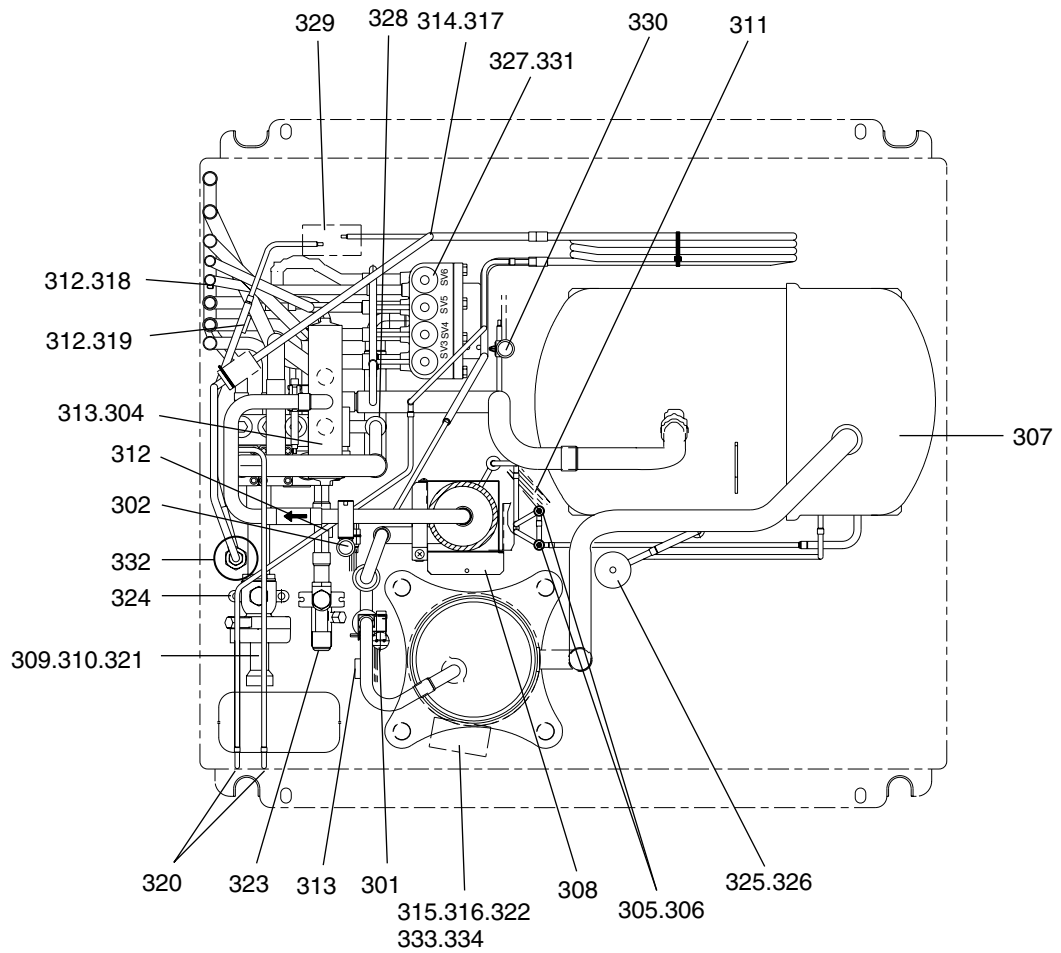

SERVICE PARTS LIST FOR MITSUBISHI ELECTRIC PACKAGED AIR-CONDITIONERS

Series : PURY-(P)·YMF-C(-BS,-BF)

REVISED

Feb. 2006

BWE0320A

INDEX
PURY-(P)200YMF-C
PURY-(P)250YMF-C
PURY-(P)200YMF-C-BS
PURY-(P)250YMF-C-BS
PURY-(P)200YMF-C-BF
PURY-(P)250YMF-C-BF

PURY-(P)200YMF-C(-BS,-BF)
PURY-(P)250YMF-C(-BS,-BF)

EXTERNAL PARTS

PURY-200YMF-C(-BS,-BF)
PURY-250YMF-C(-BS,-BF)

FUNCTIONAL PARTS

PURY-P200YMF-C(-BS,-BF)
PURY-P250YMF-C(-BS,-BF)

FUNCTIONAL PARTS

PURY-(P)200YMF-C(-BS,-BF)
 PURY-(P)250YMF-C(-BS,-BF)

CONTROL BOX PARTS

PURY-(P)200YMF-C(-BS,-BF)
 PURY-(P)250YMF-C(-BS,-BF)

BLOWER PARTS

No.	Part No.	RoHS Compliant : G		Spec.	-(P)200YMF-C	-(P)250YMF-C	-(P)200YMF-C-BS	-(P)250YMF-C-BS	Dwg. No.	Price	Revision History
		Part Name									
501	R61 A42 140	Fan stand			2	2			W856127G05		
502	R61 A43 140	Fan stand					2	2	W856127G06		
503	R61 A69 086	Cap			1	1	1	1	P221056X01		
504	R63 A42 122	G	Nut 16		1	1	1	1	P541016X01		A
505	R61 E66 115	Propeller fan		750D	1	1	1	1	W872619G01		
506	R61 Y33 221	Motor		YD380VB<MF>	1	1	1	1	P714762X01		
507	R63 E90 087	G	Screw	6X14	4	4	4	4	P521020X01		A