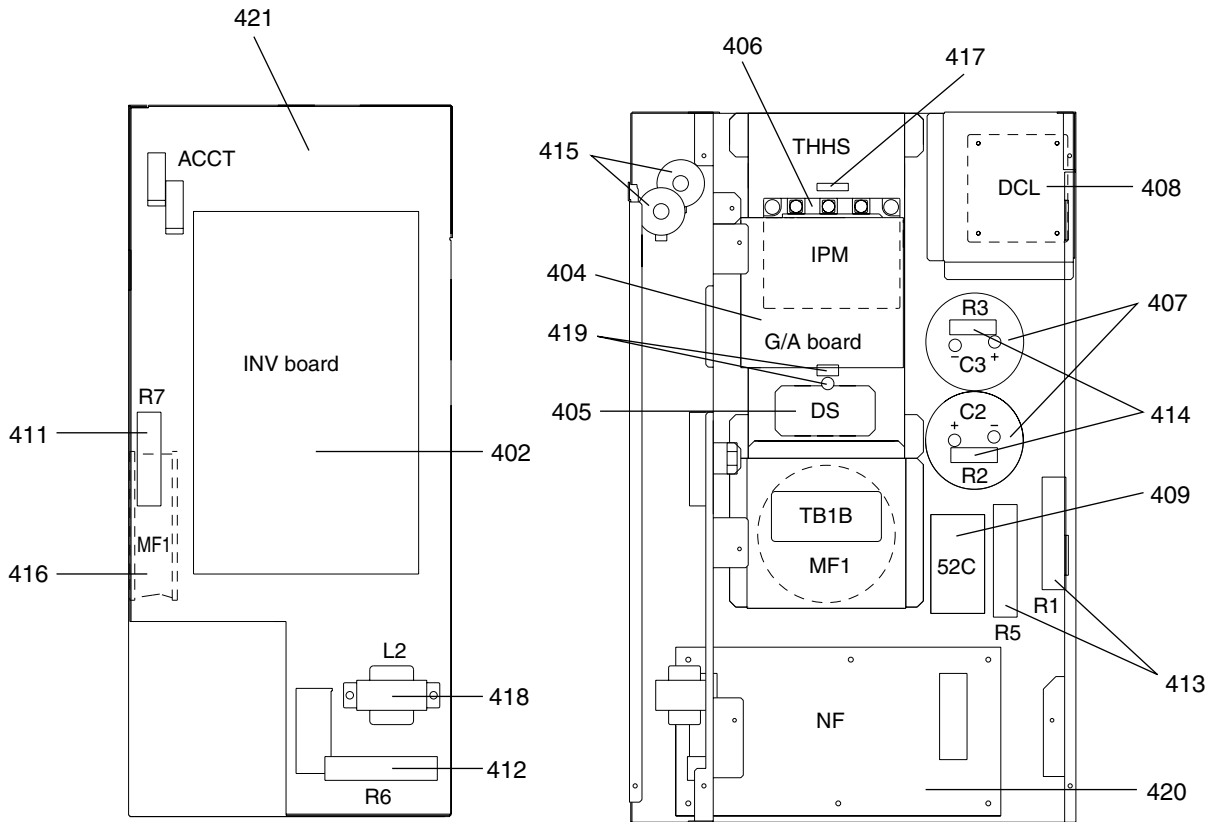

SERVICE PARTS LIST FOR MITSUBISHI ELECTRIC PACKAGED AIR-CONDITIONERS

Series : PURY-(P)·YMF-C(-BS,-BF)

REVISED

Feb. 2006

BWE0320A

INDEX
PURY-(P)200YMF-C
PURY-(P)250YMF-C
PURY-(P)200YMF-C-BS
PURY-(P)250YMF-C-BS
PURY-(P)200YMF-C-BF
PURY-(P)250YMF-C-BF

PURY-(P)200YMF-C(-BS,-BF)
PURY-(P)250YMF-C(-BS,-BF)

EXTERNAL PARTS

PURY-200YMF-C(-BS,-BF)
PURY-250YMF-C(-BS,-BF)

FUNCTIONAL PARTS

PURY-P200YMF-C(-BS,-BF)
PURY-P250YMF-C(-BS,-BF)

FUNCTIONAL PARTS

PURY-(P)200YMF-C(-BS,-BF)
 PURY-(P)250YMF-C(-BS,-BF)

CONTROL BOX PARTS

PURY-(P)200YMF-C(-BS,-BF)
 PURY-(P)250YMF-C(-BS,-BF)

BLOWER PARTS

No.	Part No.	RoHS Compliant : G		Spec.	-(P)200YMF-C	-(P)250YMF-C	-(P)200YMF-C-BS	-(P)250YMF-C-BS	Dwg. No.	Price	Revision History
		Part Name									
501	R61 A42 140	Fan stand			2	2			W856127G05		
502	R61 A43 140	Fan stand					2	2	W856127G06		
503	R61 A69 086	Cap			1	1	1	1	P221056X01		
504	R63 A42 122	G	Nut 16		1	1	1	1	P541016X01		A
505	R61 E66 115	Propeller fan		750D	1	1	1	1	W872619G01		
506	R61 Y33 221	Motor		YD380VB<MF>	1	1	1	1	P714762X01		
507	R63 E90 087	G	Screw	6X14	4	4	4	4	P521020X01		A