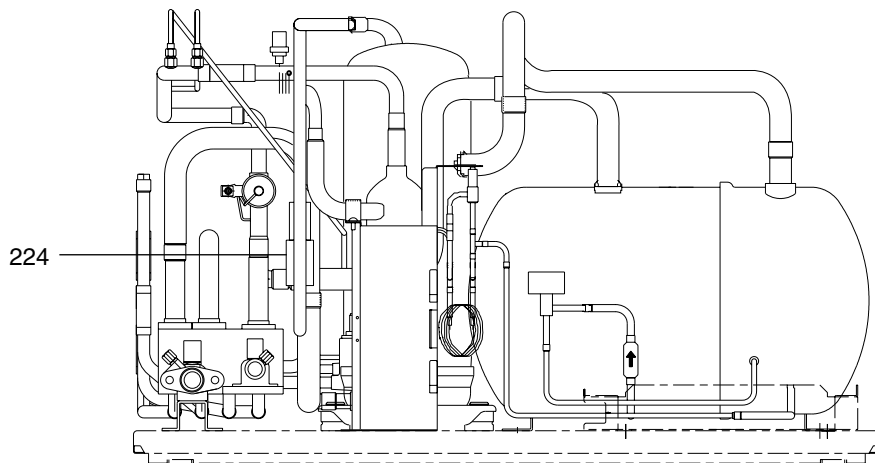

SERVICE PARTS LIST FOR MITSUBISHI ELECTRIC PACKAGED AIR-CONDITIONERS

Series : PURY-(P)·YMF-C(-BS,-BF)

REVISED

Feb. 2006

BWE0320A

INDEX
PURY-(P)200YMF-C
PURY-(P)250YMF-C
PURY-(P)200YMF-C-BS
PURY-(P)250YMF-C-BS
PURY-(P)200YMF-C-BF
PURY-(P)250YMF-C-BF

PURY-(P)200YMF-C(-BS,-BF)
PURY-(P)250YMF-C(-BS,-BF)

EXTERNAL PARTS

PURY-200YMF-C(-BS,-BF)
PURY-250YMF-C(-BS,-BF)

FUNCTIONAL PARTS

PURY-P200YMF-C(-BS,-BF)
PURY-P250YMF-C(-BS,-BF)

FUNCTIONAL PARTS

PURY-(P)200YMF-C(-BS,-BF)
 PURY-(P)250YMF-C(-BS,-BF)

CONTROL BOX PARTS

PURY-(P)200YMF-C(-BS,-BF)
 PURY-(P)250YMF-C(-BS,-BF)

BLOWER PARTS

No.	Part No.	RoHS Compliant : G		Spec.	-(P)200YMF-C	-(P)250YMF-C	-(P)200YMF-C-BS	-(P)250YMF-C-BS	Dwg. No.	Price	Revision History
		Part Name									
501	R61 A42 140	Fan stand			2	2			W856127G05		
502	R61 A43 140	Fan stand					2	2	W856127G06		
503	R61 A69 086	Cap			1	1	1	1	P221056X01		
504	R63 A42 122	G	Nut 16		1	1	1	1	P541016X01		A
505	R61 E66 115	Propeller fan		750D	1	1	1	1	W872619G01		
506	R61 Y33 221	Motor		YD380VB<MF>	1	1	1	1	P714762X01		
507	R63 E90 087	G	Screw	6X14	4	4	4	4	P521020X01		A