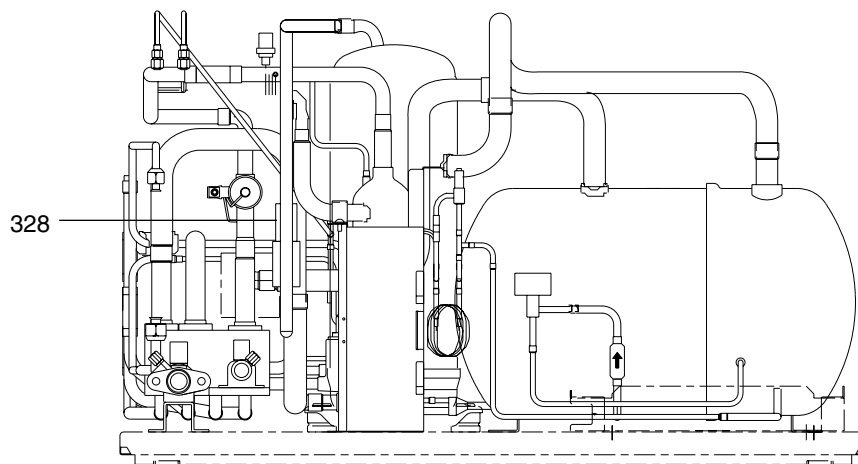

SERVICE PARTS LIST FOR MITSUBISHI ELECTRIC PACKAGED AIR-CONDITIONERS

Series : PURY-(P)·YMF-C(-BS,-BF)

REVISED

Feb. 2006

BWE0320A

INDEX
PURY-(P)200YMF-C
PURY-(P)250YMF-C
PURY-(P)200YMF-C-BS
PURY-(P)250YMF-C-BS
PURY-(P)200YMF-C-BF
PURY-(P)250YMF-C-BF

PURY-(P)200YMF-C(-BS,-BF)
PURY-(P)250YMF-C(-BS,-BF)

EXTERNAL PARTS

PURY-200YMF-C(-BS,-BF)
PURY-250YMF-C(-BS,-BF)

FUNCTIONAL PARTS

PURY-P200YMF-C(-BS,-BF)
PURY-P250YMF-C(-BS,-BF)

FUNCTIONAL PARTS

PURY-(P)200YMF-C(-BS,-BF)
 PURY-(P)250YMF-C(-BS,-BF)

CONTROL BOX PARTS

PURY-(P)200YMF-C(-BS,-BF)
 PURY-(P)250YMF-C(-BS,-BF)

BLOWER PARTS

No.	Part No.	RoHS Compliant : G		Spec.	-(P)200YMF-C	-(P)250YMF-C	-(P)200YMF-C-BS	-(P)250YMF-C-BS	Dwg. No.	Price	Revision History
		Part Name									
501	R61 A42 140	Fan stand			2	2			W856127G05		
502	R61 A43 140	Fan stand					2	2	W856127G06		
503	R61 A69 086	Cap			1	1	1	1	P221056X01		
504	R63 A42 122	G	Nut 16		1	1	1	1	P541016X01		A
505	R61 E66 115	Propeller fan		750D	1	1	1	1	W872619G01		
506	R61 Y33 221	Motor		YD380VB<MF>	1	1	1	1	P714762X01		
507	R63 E90 087	G	Screw	6X14	4	4	4	4	P521020X01		A