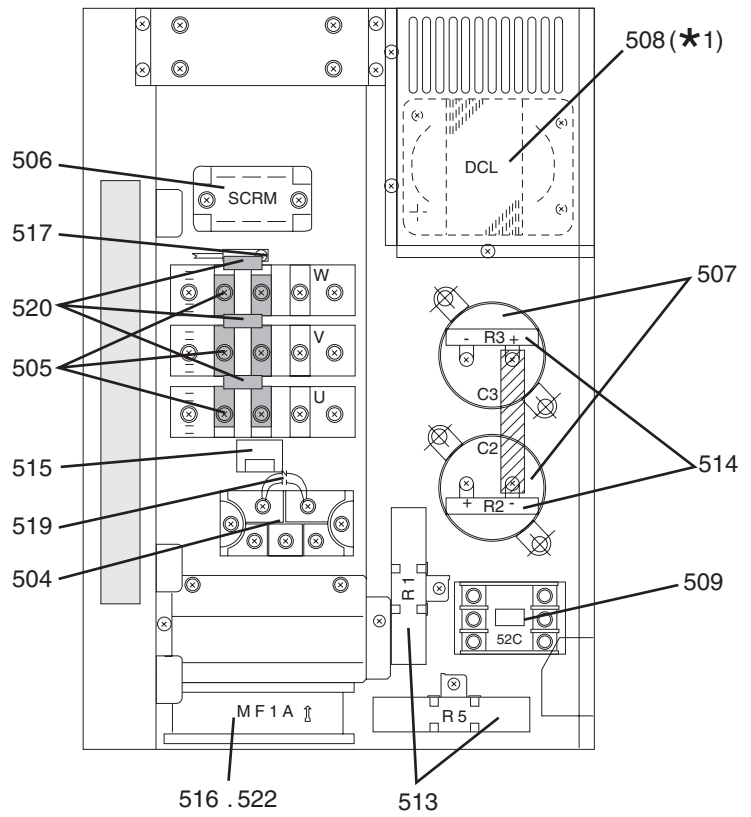

SERVICE PARTS LIST FOR MITSUBISHI ELECTRIC PACKAGED AIR-CONDITIONERS

Series : PUHY-YMF-B

REVISED

Sept. 2011

BWE0365A

INDEX
PUHY-200YMF-B PUHY-250YMF-B

Part information update day : **2011/09/21**

Please change the old catalog (issued July 2003, No.BWE0365Z) to this new catalog.
Content of revision : Some of parts are changed.

PUHY-200YMF-B
PUHY-250YMF-B

EXTERNAL PARTS

CONTROL BOX PARTS

★1: It may be needed to process the hole for attaching parts into the metal plate of Control box.