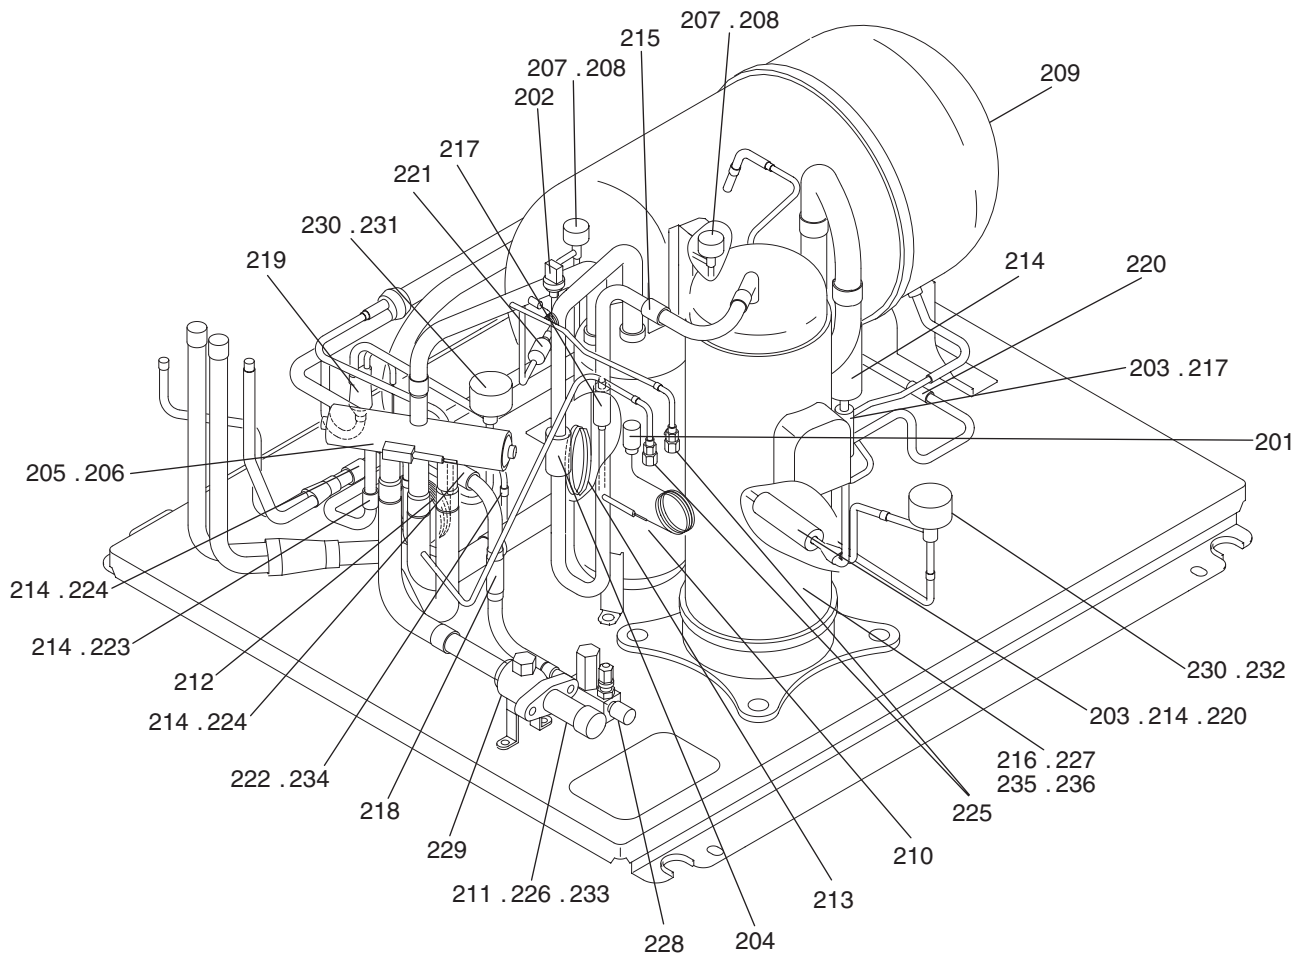

SERVICE PARTS LIST FOR MITSUBISHI ELECTRIC PACKAGED AIR-CONDITIONERS

Series : PUHY-YMF-B

REVISED

Sept. 2011

BWE0365A

INDEX
PUHY-200YMF-B PUHY-250YMF-B

Part information update day : **2011/09/21**

Please change the old catalog (issued July 2003, No.BWE0365Z) to this new catalog.
Content of revision : Some of parts are changed.

PUHY-200YMF-B
PUHY-250YMF-B

EXTERNAL PARTS

CONTROL BOX PARTS

★1: It may be needed to process the hole for attaching parts into the metal plate of Control box.