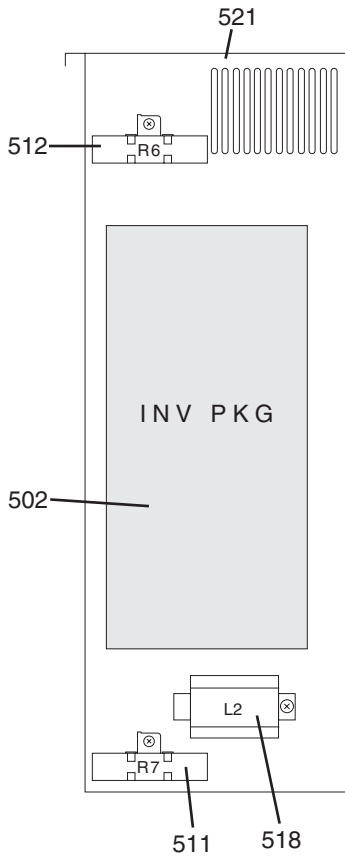

SERVICE PARTS LIST FOR MITSUBISHI ELECTRIC PACKAGED AIR-CONDITIONERS

Series : PUHY-YMF-B

REVISED

Sept. 2011

BWE0365A

INDEX
PUHY-200YMF-B PUHY-250YMF-B

Part information update day : **2011/09/21**

Please change the old catalog (issued July 2003, No.BWE0365Z) to this new catalog.
Content of revision : Some of parts are changed.

PUHY-200YMF-B
PUHY-250YMF-B

EXTERNAL PARTS

CONTROL BOX PARTS

★1: It may be needed to process the hole for attaching parts into the metal plate of Control box.