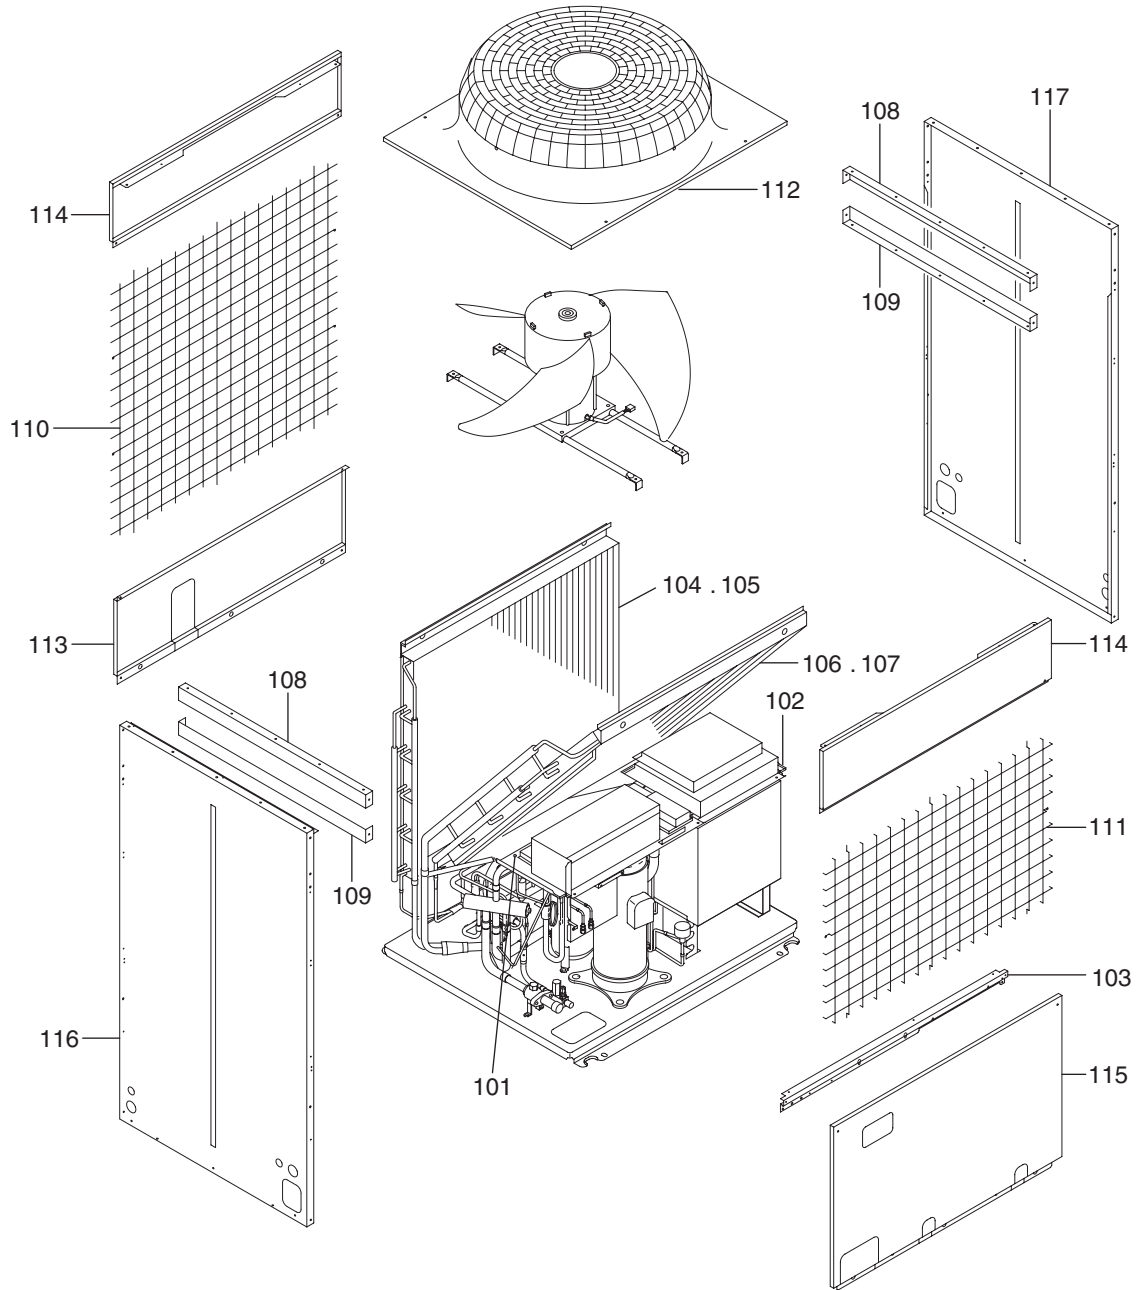

SERVICE PARTS LIST FOR MITSUBISHI ELECTRIC PACKAGED AIR-CONDITIONERS

Series : PUHY-YMF-B

REVISED

Sept. 2011

BWE0365A

INDEX
PUHY-200YMF-B PUHY-250YMF-B

Part information update day : **2011/09/21**

Please change the old catalog (issued July 2003, No.BWE0365Z) to this new catalog.
Content of revision : Some of parts are changed.

PUHY-200YMF-B
PUHY-250YMF-B

EXTERNAL PARTS

CONTROL BOX PARTS

★1: It may be needed to process the hole for attaching parts into the metal plate of Control box.